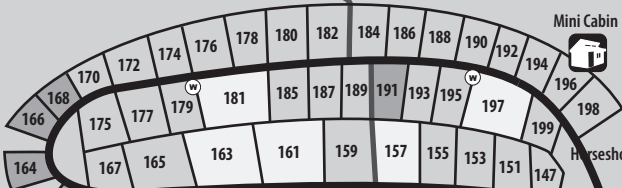

Vault Toilet 

Mini Cabin 

To Organizational Campground

Clear Lake

Vault Toilet 

To Campground Entrance

Kiosk 

Vault Toilet 

Playground 

Swim Area 

Volleyball Court 

Boat Launch 

Orange Sites = 50AMP

Yellow Sites = 50AMP with Eyebrow Pull-Thru