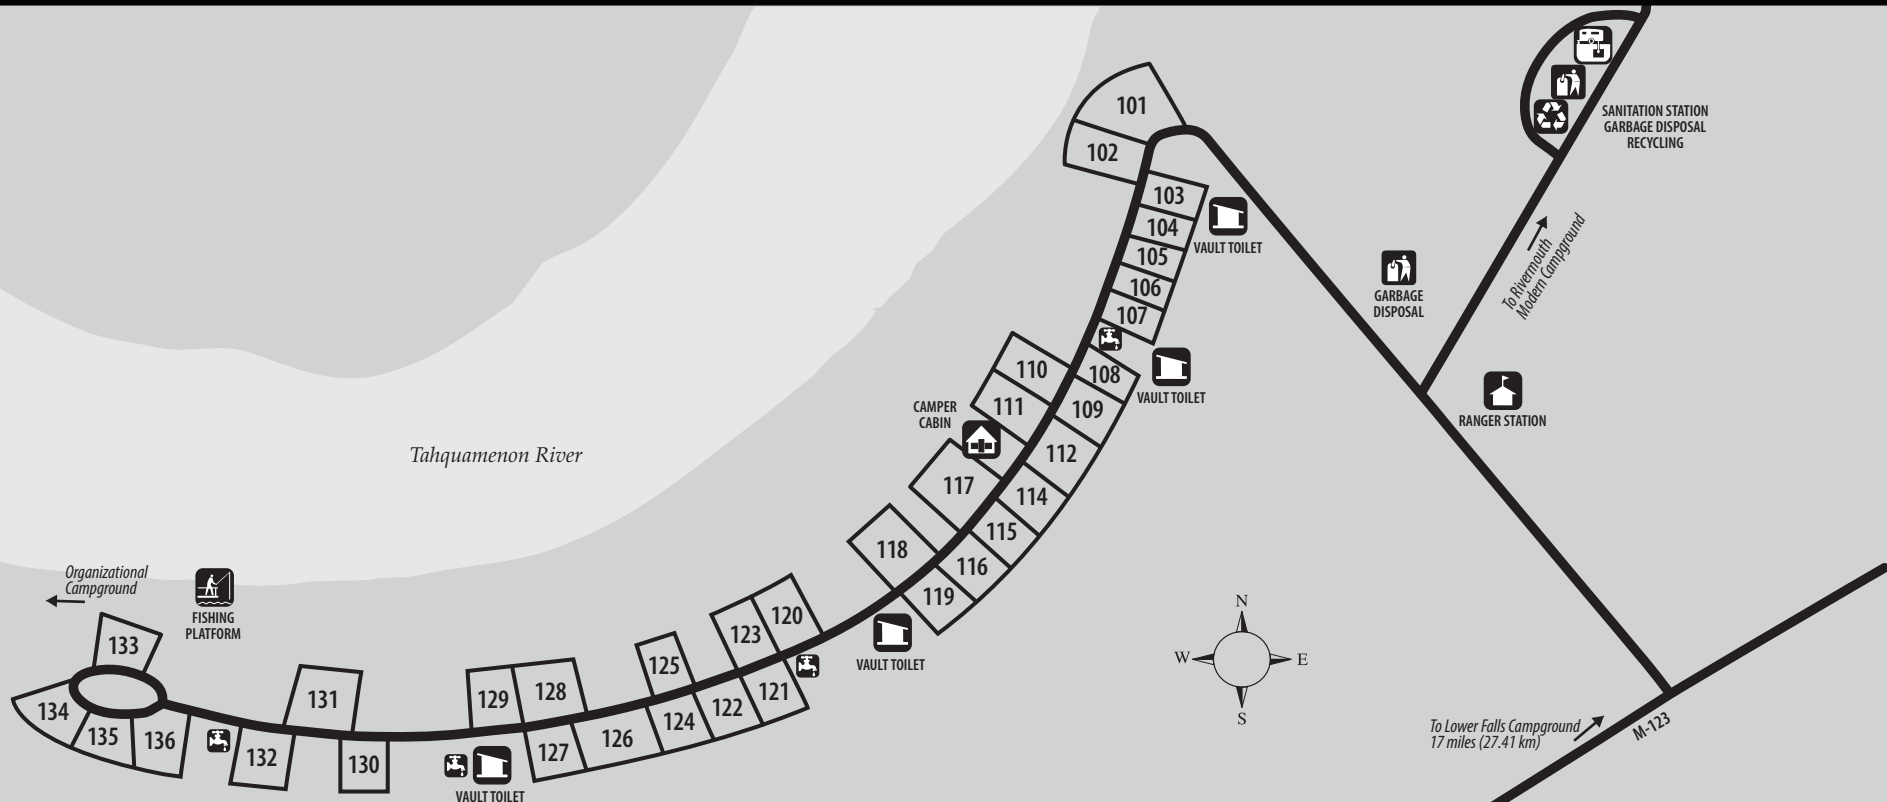

Tahquamenon River

Organizational Campground

FISHING PLATFORM

CAMPER CABIN

VAULT TOILET

VAULT TOILET

VAULT TOILET

VAULT TOILET

GARBAGE DISPOSAL

RANGER STATION

SANITATION STATION  
GARBAGE DISPOSAL  
RECYCLING

To Plovermouth  
Modern Campground

To Lower Falls Campground  
17 miles (27.41 km)

M-123