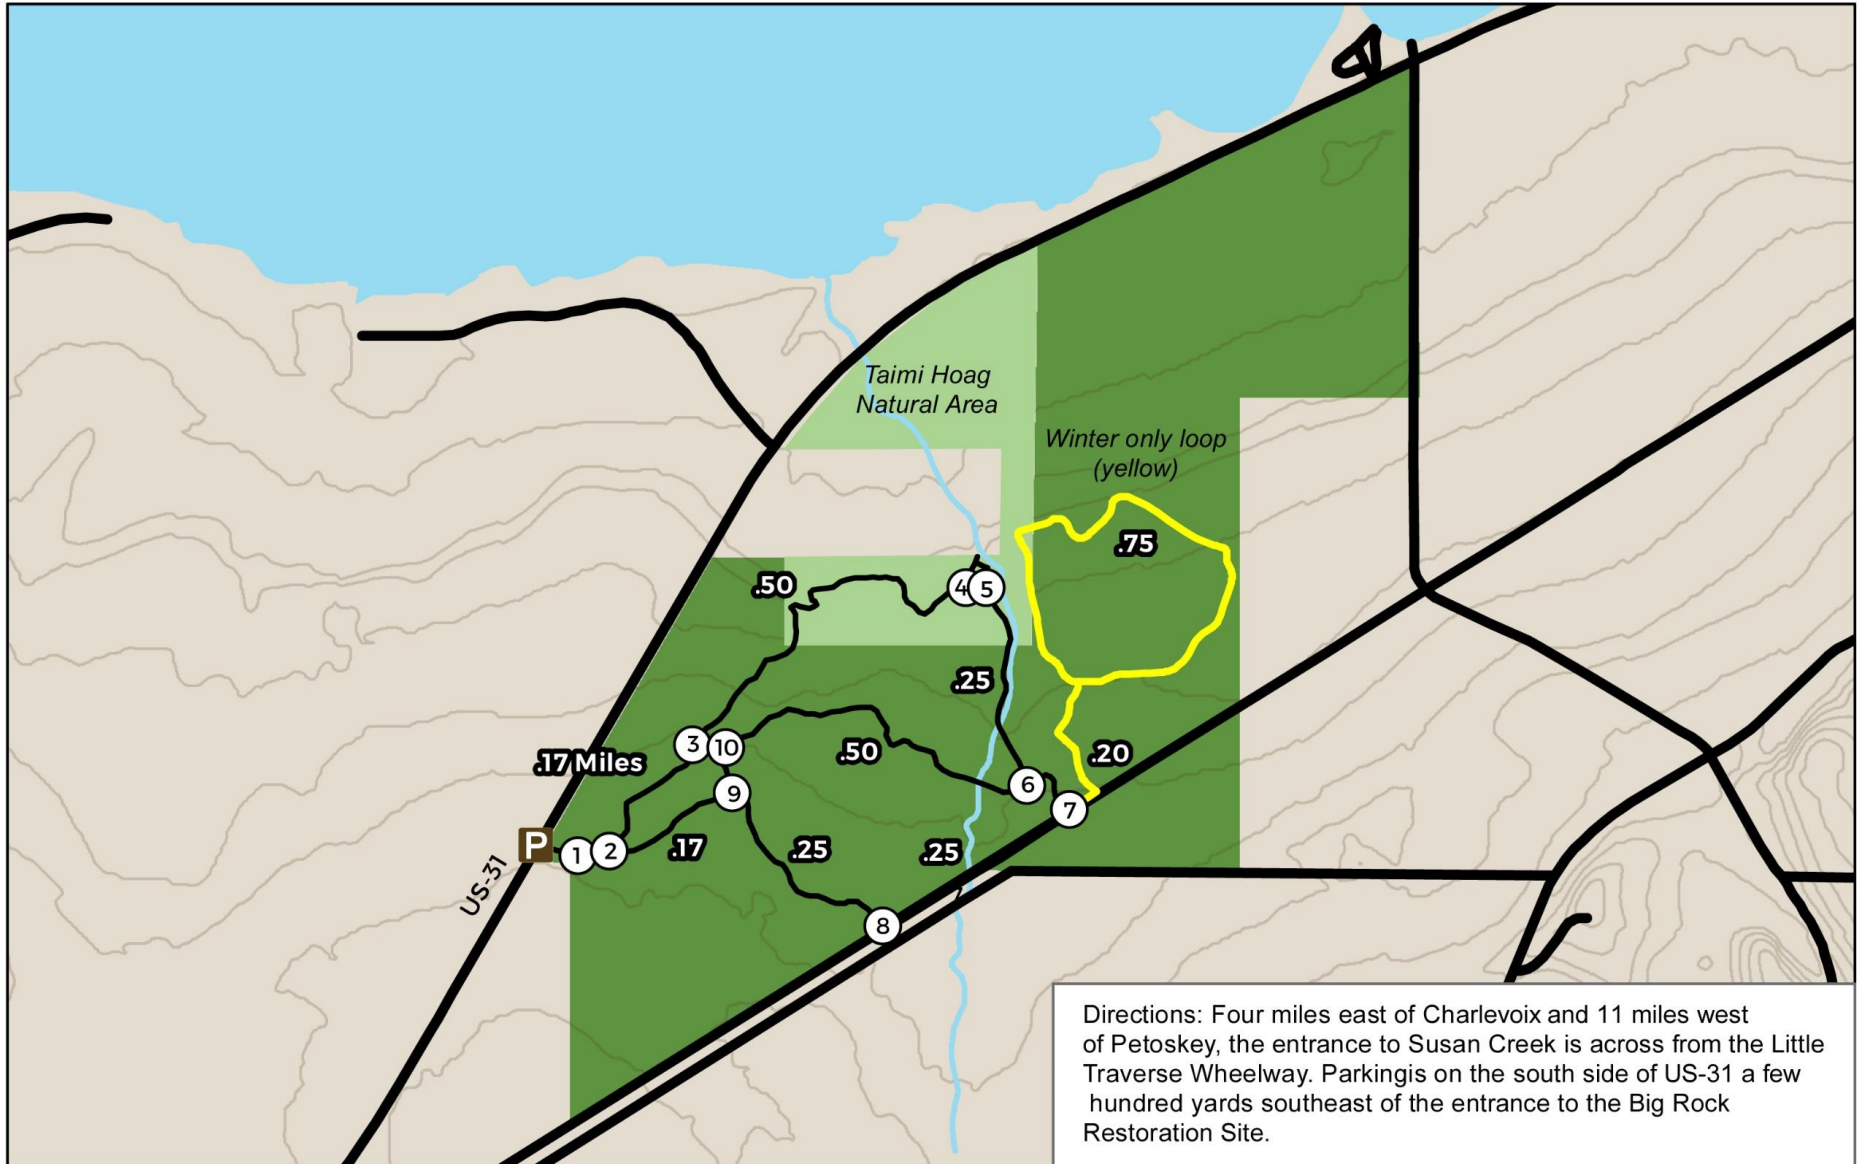

# Susan Creek Nature Preserve

A property of Little Traverse Conservancy

Powell Rd Harbor Springs, Michigan

231.347.0991 [ltc@landtrust.org](mailto:ltc@landtrust.org) [www.landtrust.org](http://www.landtrust.org)

This map is a product of the Geographic Information System of The Little Traverse Conservancy. Source data obtained from: field surveys, Global Positioning System (GPS). Boundary lines and trail locations are approximate.