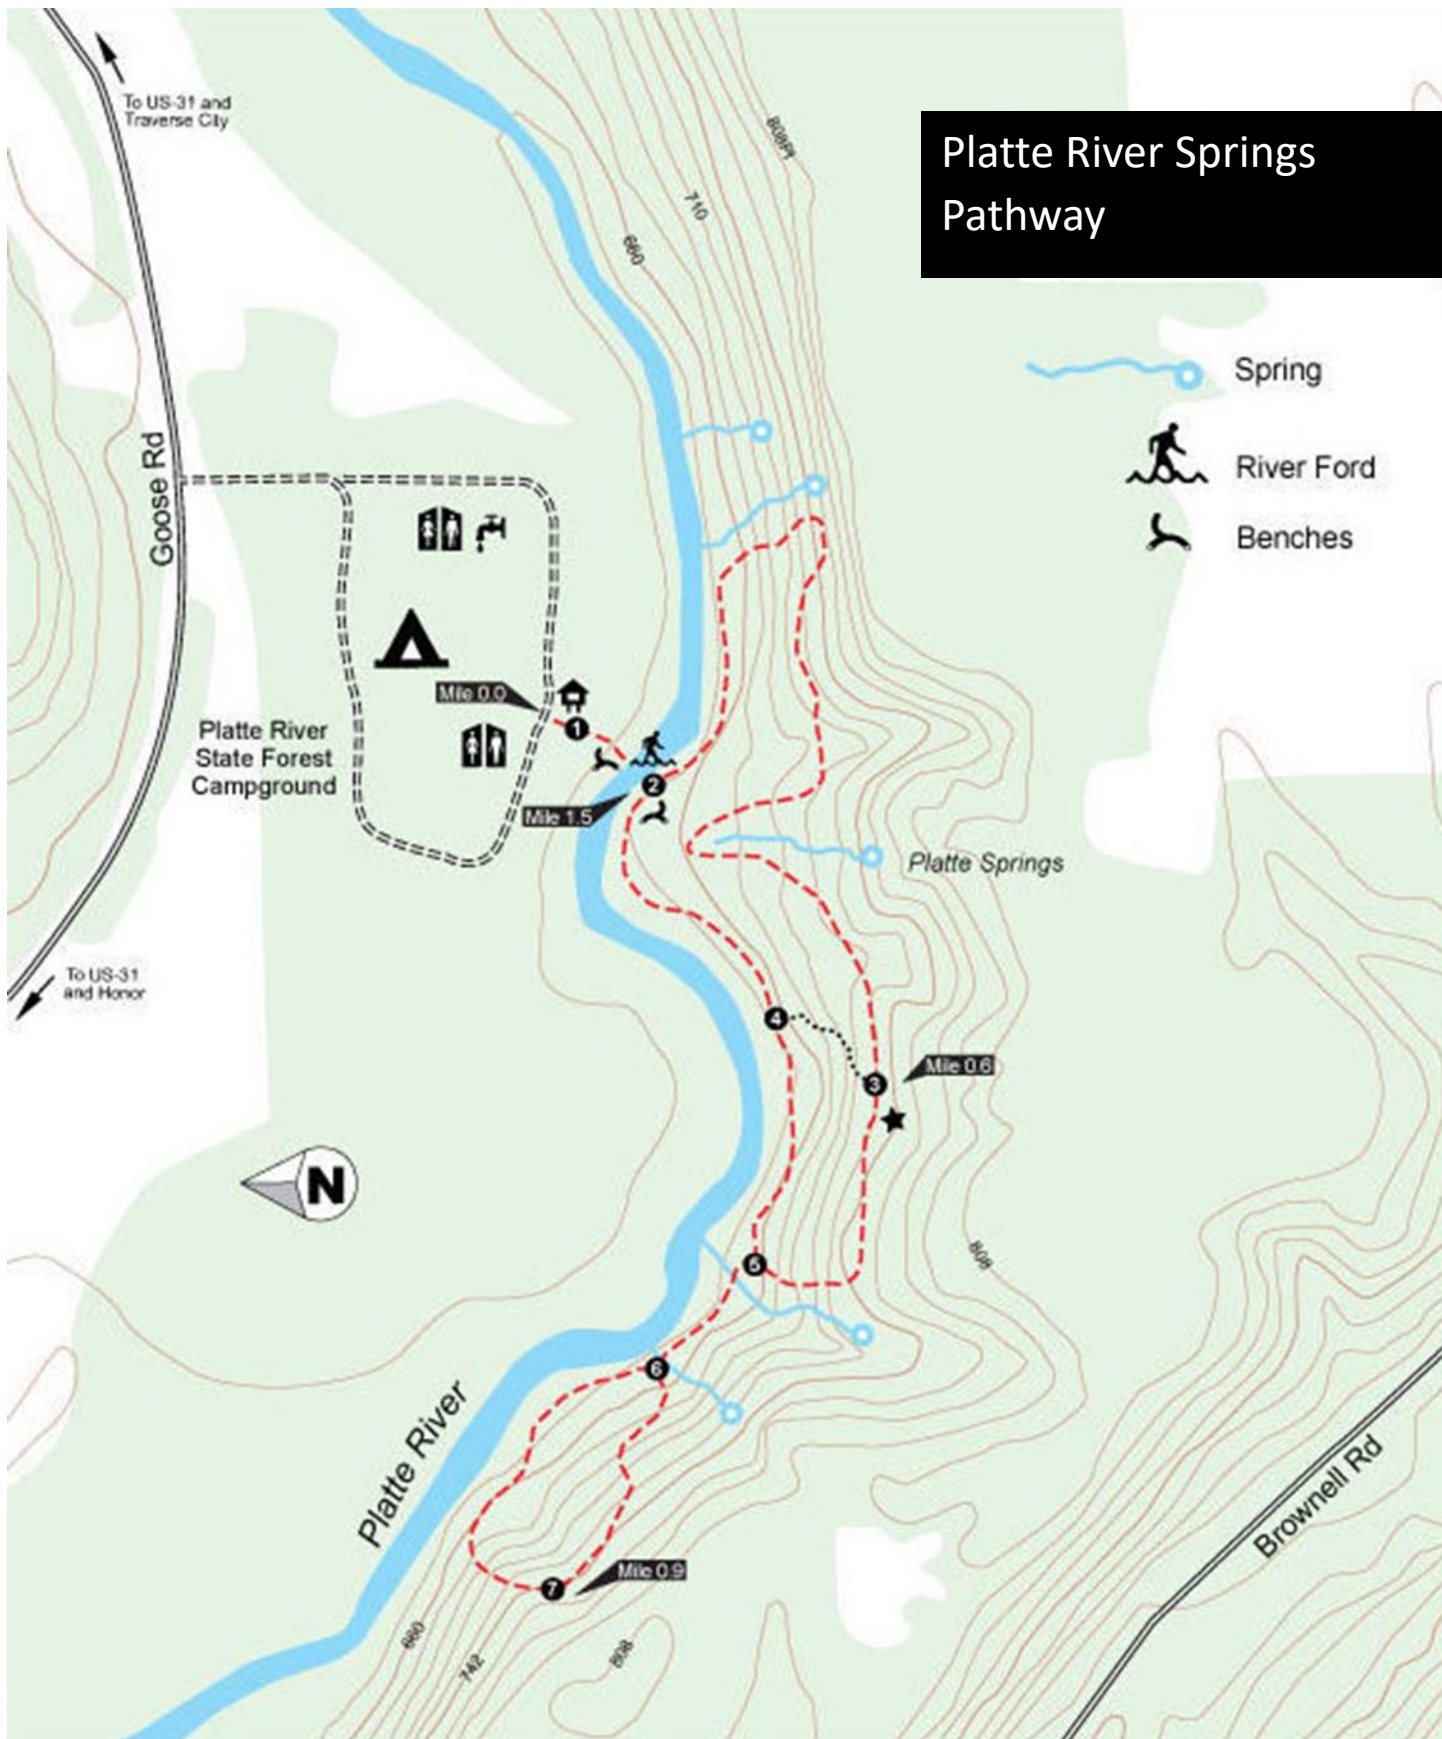

# Platte River Springs Pathway

-  Spring
-  River Ford
-  Benches

To US-31 and  
Traverse City

Goose Rd

Platte River  
State Forest  
Campground

Mile 0.0

Mile 1.5

Platte Springs

Mile 0.8

Platte River

Brownell Rd

To US-31  
and Honor

680

710

800

680

710

800ft

800