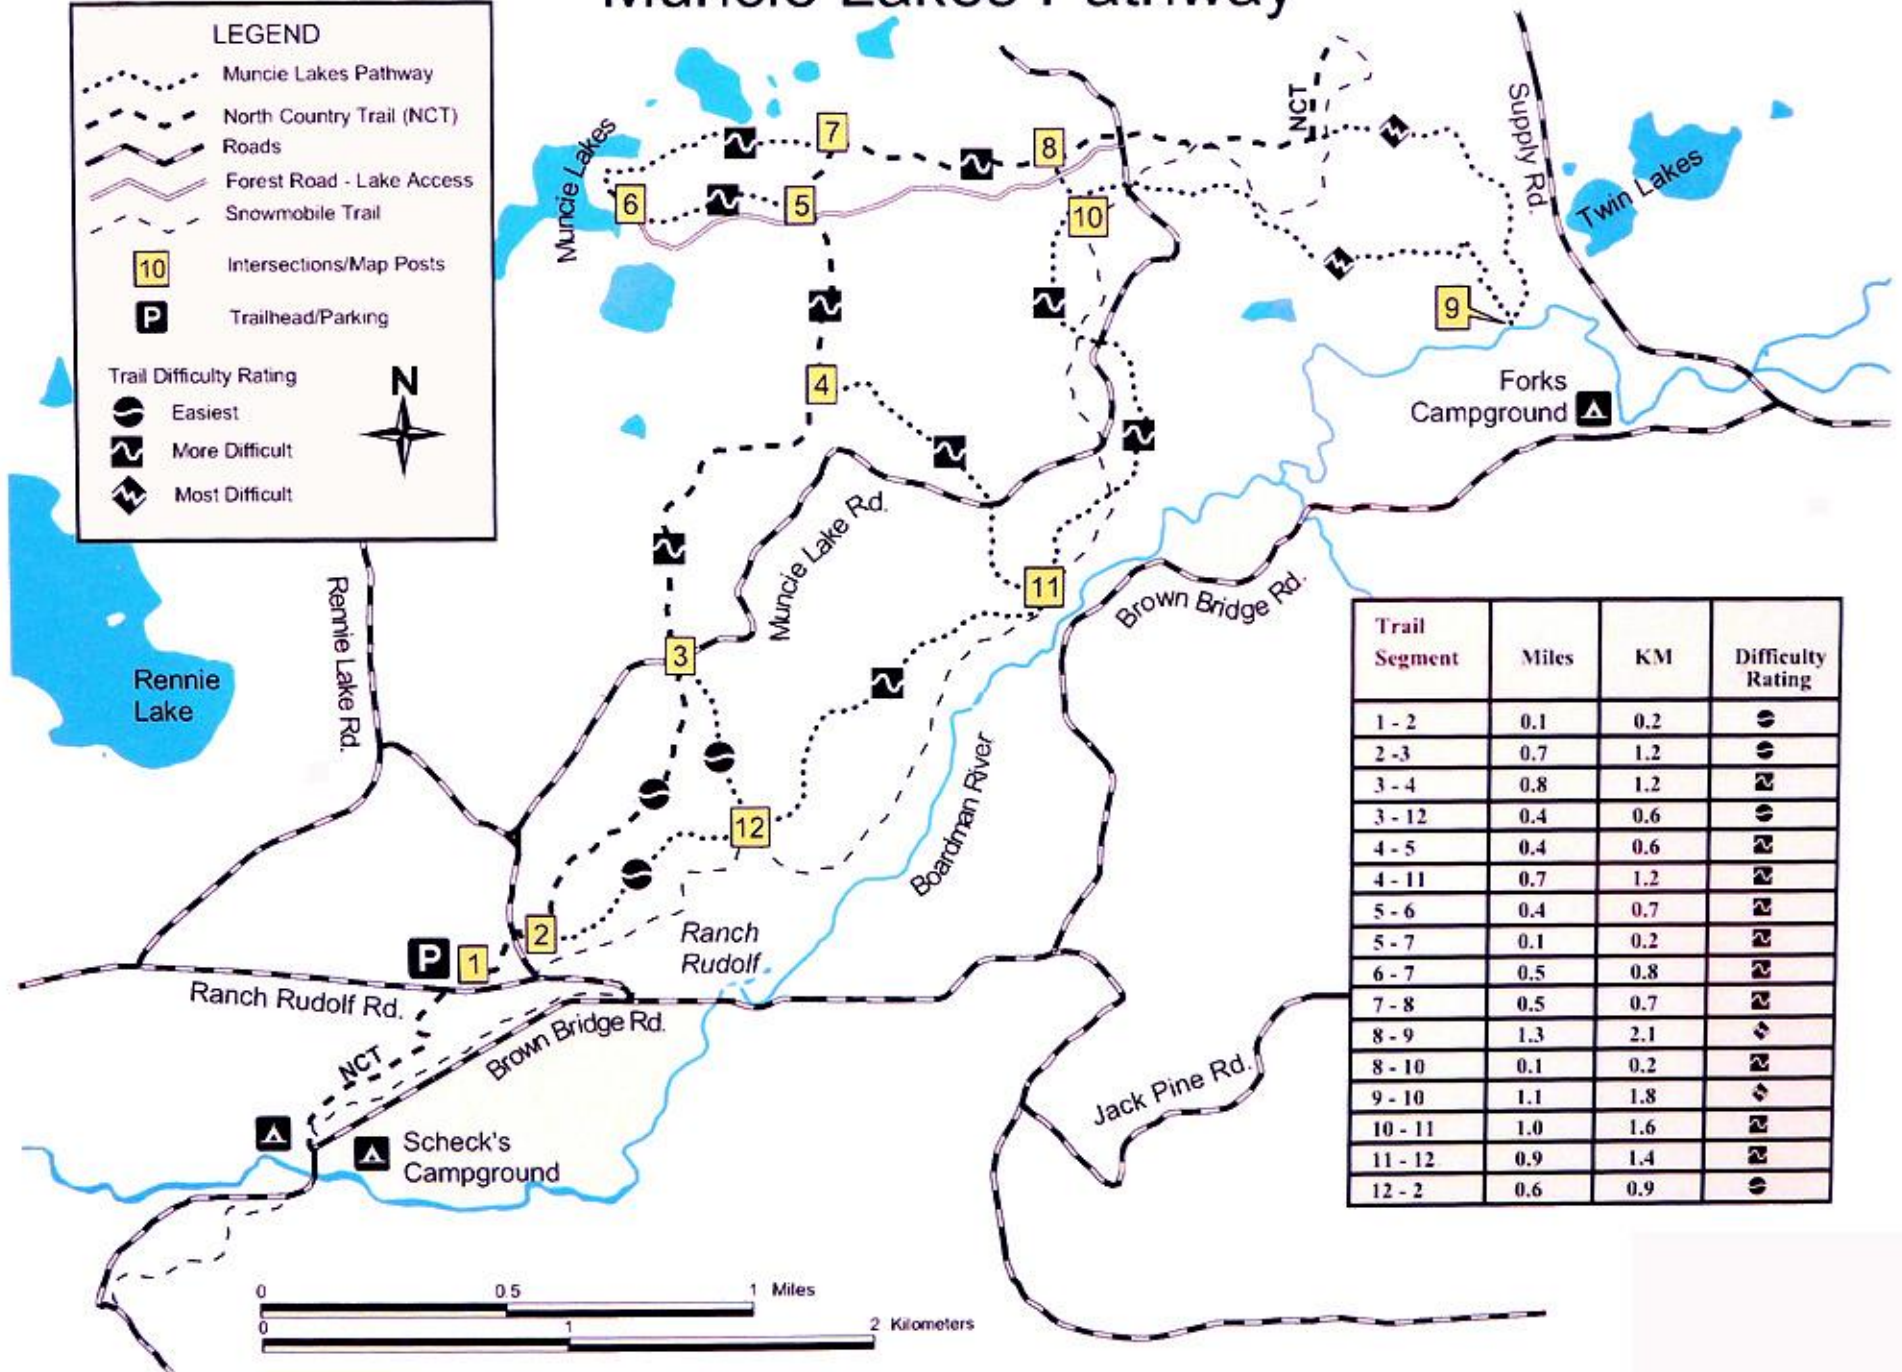

# Muncie Lakes Pathway

**LEGEND**

- Muncie Lakes Pathway
- North Country Trail (NCT)
- Roads
- Forest Road - Lake Access
- Snowmobile Trail
- Intersections/Map Posts
- Trailhead/Parking

**Trail Difficulty Rating**

- Easiest
- More Difficult
- Most Difficult

Trail Segment	Miles	KM	Difficulty Rating
1 - 2	0.1	0.2	
2 - 3	0.7	1.2	
3 - 4	0.8	1.2	
3 - 12	0.4	0.6	
4 - 5	0.4	0.6	
4 - 11	0.7	1.2	
5 - 6	0.4	0.7	
5 - 7	0.1	0.2	
6 - 7	0.5	0.8	
7 - 8	0.5	0.7	
8 - 9	1.3	2.1	
8 - 10	0.1	0.2	
9 - 10	1.1	1.8	
10 - 11	1.0	1.6	
11 - 12	0.9	1.4	
12 - 2	0.6	0.9	